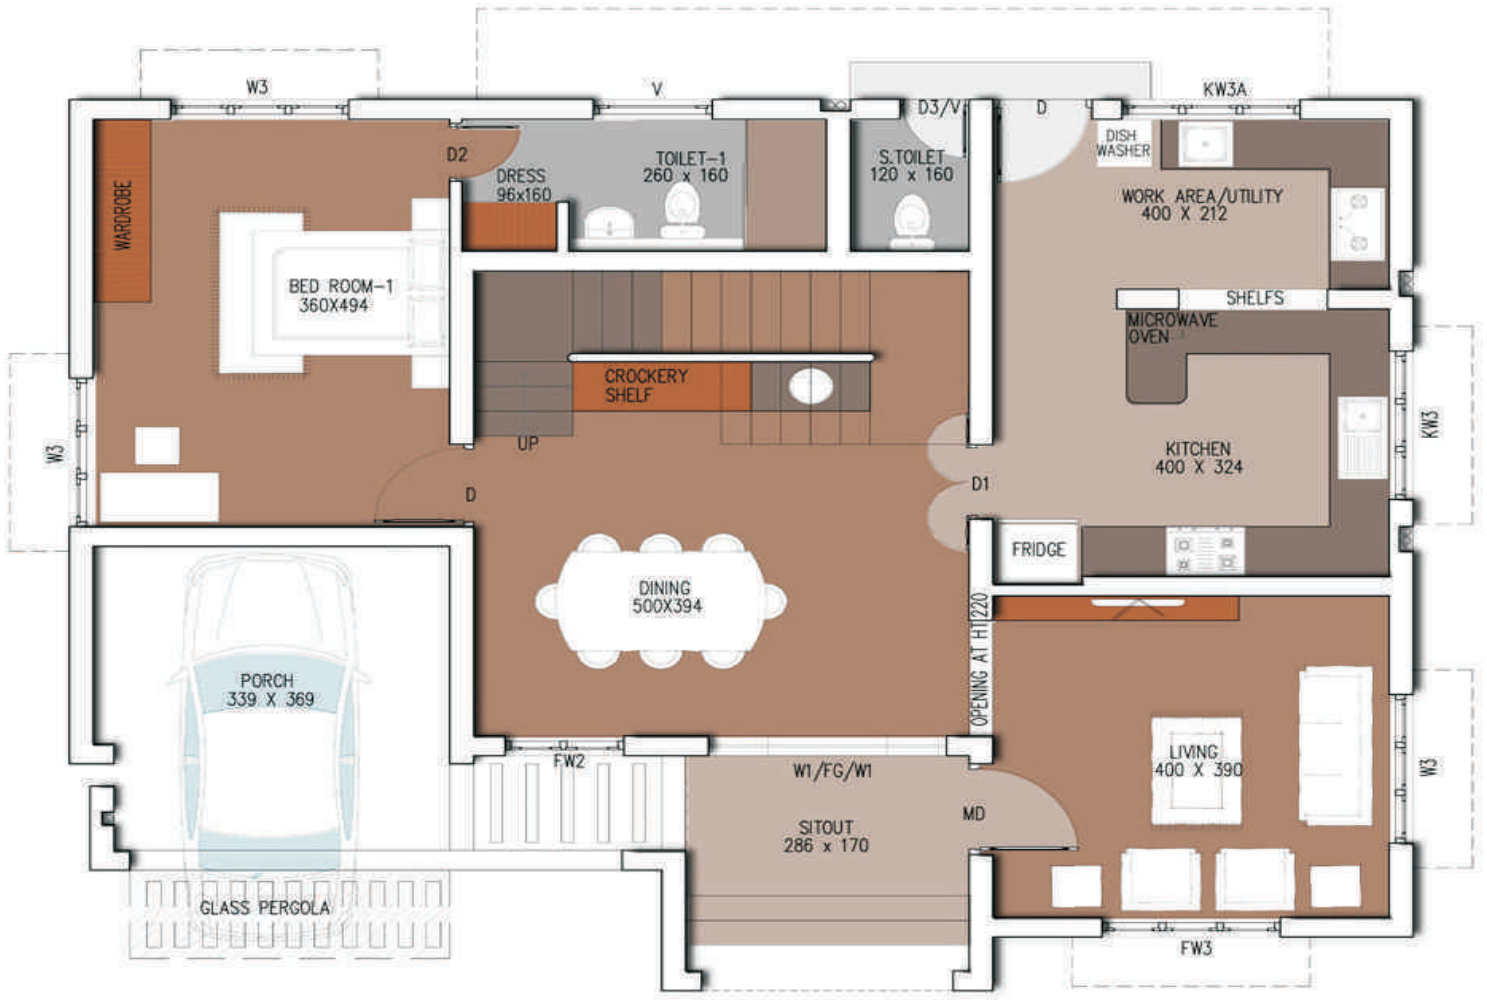

+91 81 29 45 88 00

READY TO OCCUPY VILLAS AVAILABLE

PLOT NOS 2 & 15

master layout

Ground floor(Type -A)

First floor plan (Type -A)

AREA CHART	
GROUND FLOOR	1091.28 sqft
FIRST FLOOR	937.41 sqft
CAR PORCH	154.40 sqft
TOTAL AREA	2183.09 sqft

Ground floor(Type -B)

First floor(Type -B)

AREA CHART	
GROUND FLOOR	1291.09 sqft
FIRST FLOOR	1111.93 sqft
CAR PORCH	159.46 sqft
TOTAL	2562.48 sqft