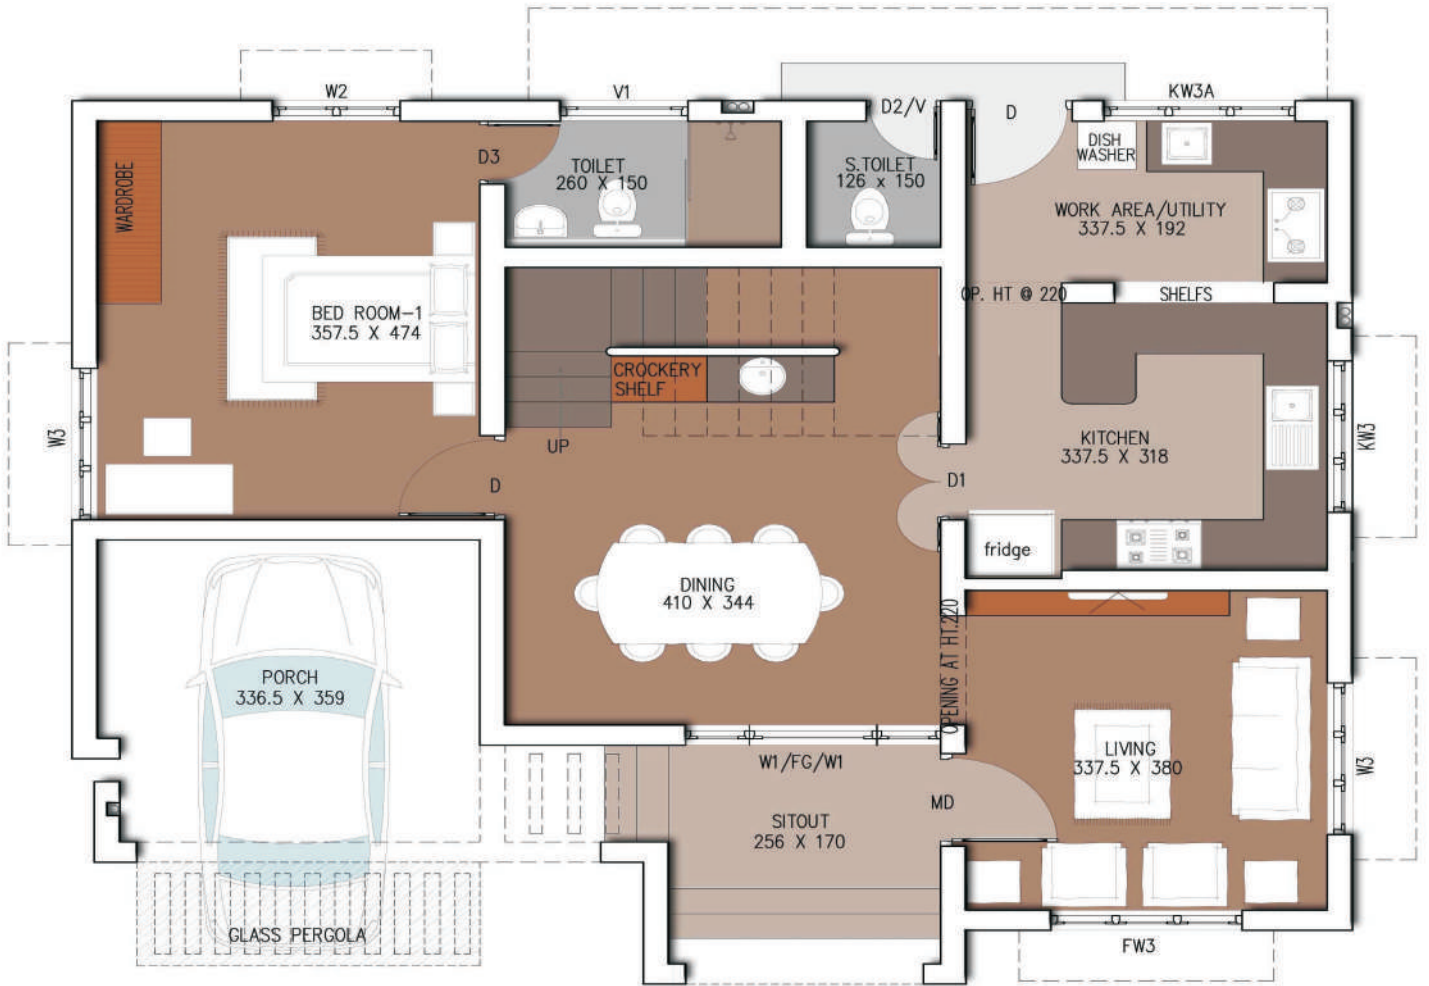

+91 81 29 45 88 00

READY TO OCCUPY VILLAS AVAILABLE

PLOT NOS 2 & 15

master layout

Ground floor(Type -A)

First floor plan (Type -A)

AREA CHART	
GROUND FLOOR	1091.28 sqft
FIRST FLOOR	937.41 sqft
CAR PORCH	154.40 sqft
TOTAL AREA	2183.09 sqft

Ground floor(Type -B)

First floor(Type -B)

AREA CHART	
GROUND FLOOR	1291.09 sqft
FIRST FLOOR	1111.93 sqft
CAR PORCH	159.46 sqft
TOTAL	2562.48 sqft