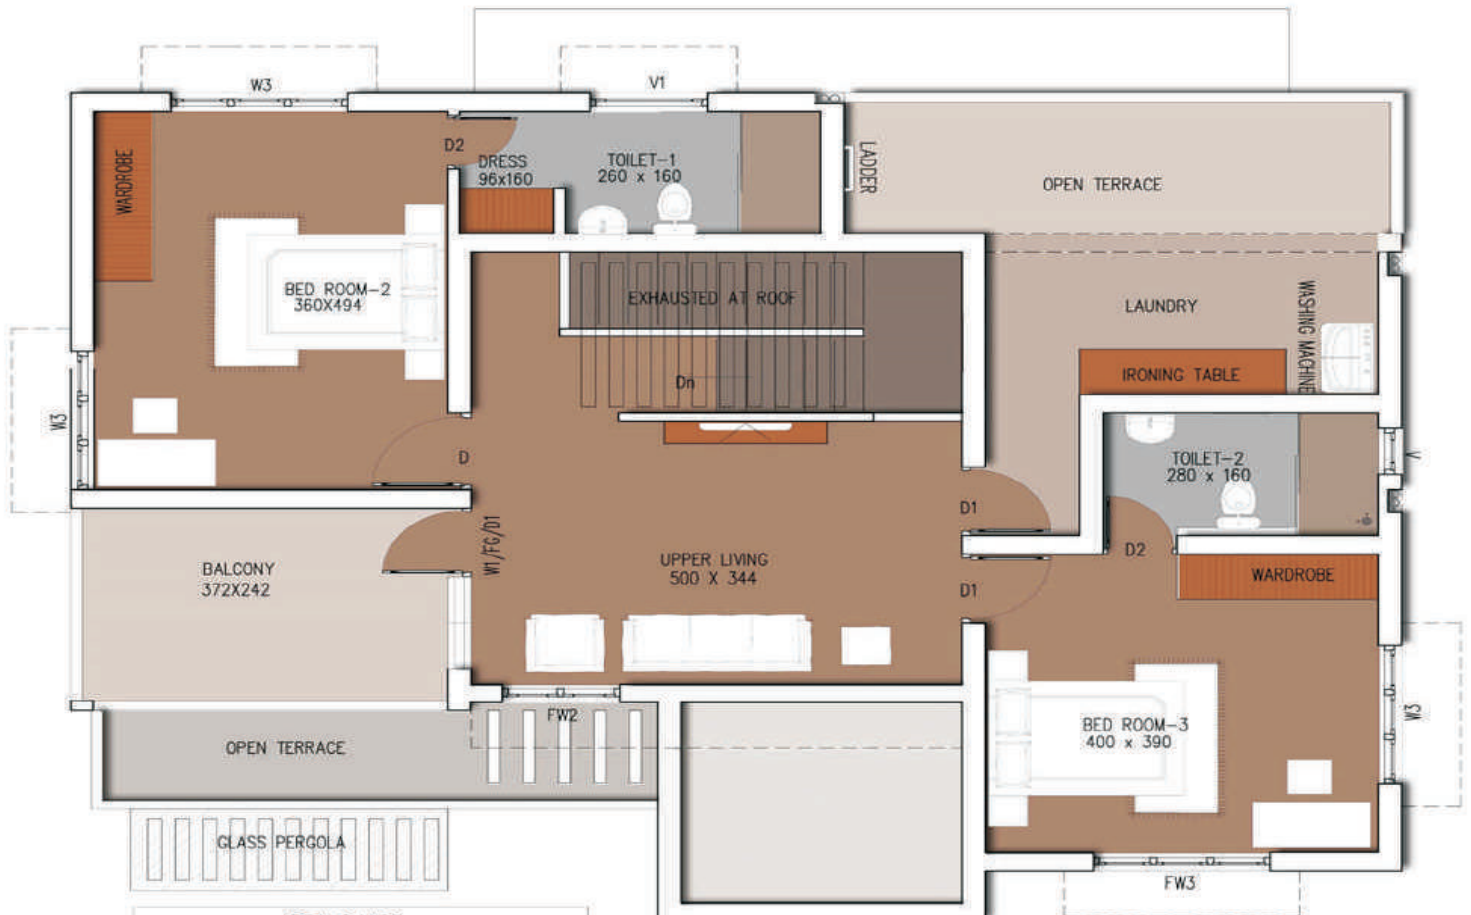

+91 81 29 45 88 00

READY TO OCCUPY VILLAS AVAILABLE

PLOT NOS 2 & 15

master layout

Ground floor(Type -A)

First floor plan (Type -A)

AREA CHART	
GROUND FLOOR	1091.28 sqft
FIRST FLOOR	937.41 sqft
CAR PORCH	154.40 sqft
TOTAL AREA	2183.09 sqft

Ground floor(Type -B)

First floor(Type -B)

AREA CHART	
GROUND FLOOR	1291.09 sqft
FIRST FLOOR	1111.93 sqft
CAR PORCH	159.46 sqft
TOTAL	2562.48 sqft